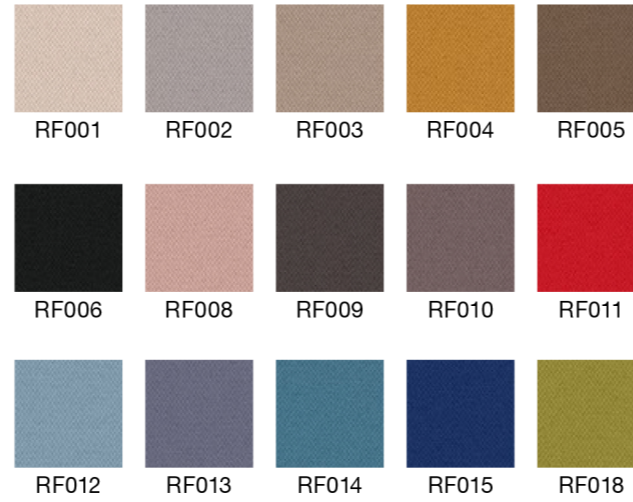

BLOOM (BO)

RELIFE (RF)

Dostupné v 15 barvách Available in 15 colours

RELIFE MELANGE (RFM)

Dostupné v 14 barvách Available in 14 colours