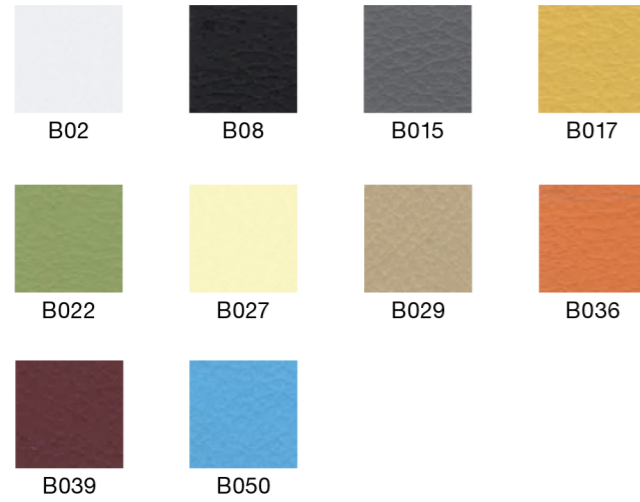

BLOOM (BO)

RELIFE (RF)

Dostupné v 15 barvách Available in 15 colours

RELIFE MELANGE (RFM)

Dostupné v 14 barvách Available in 14 colours